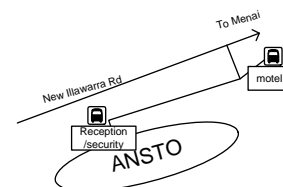

Mini-bus timetable between ANSTO and Sutherland

ANSTO is pleased to announce a regular and direct mini-bus service between ANSTO and Sutherland railway station. Though this is intended primarily for visitors coming to ANSTO, staff are also welcome onboard.

The mini-bus will stop at Sutherland (bus bay 1, East Parade), ANSTO motel and ANSTO reception/security.

The cost is $5 per single trip (no concessions).

Departing Sutherland railway station (bus bay 1, East Parade)

Monday – Friday (excluding public holidays)								
Sutherland	7.50am*	8.30am	9.30am	10.30am	12.30pm	4.30pm	5.30pm	6.30pm
ANSTO motel	-	8.50am	9.50am	10.50am	12.50pm	4.50pm	5.50pm	6.50pm
ANSTO reception/security	8.30am*	9.00am	10.00am	11.00am	1.00pm	5.00pm	6.00pm	7.00pm
Weekends and public holidays (excluding Christmas and New Year's Day)								
Sutherland		8.30am	9.30am		5.30pm		6.30pm	
ANSTO motel		8.50am	9.50am		5.50pm		6.50pm	
ANSTO reception/security		9.00am	10.00am		6.00pm		7.00pm