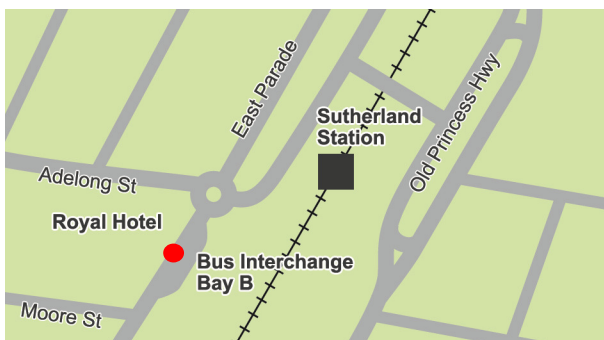

Sutherland map